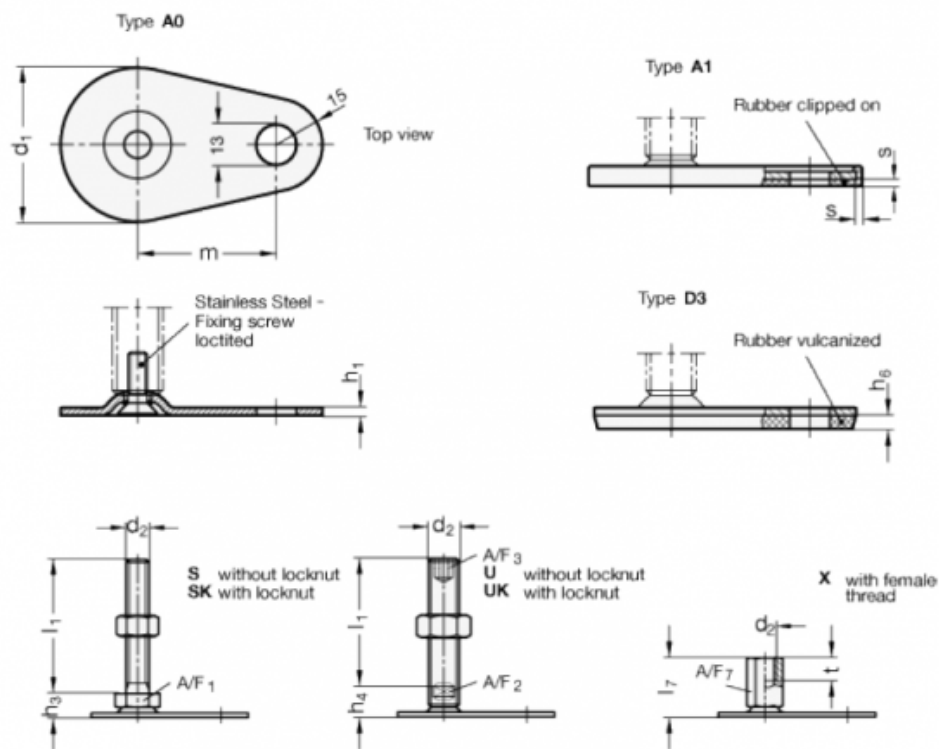

# Data Sheet

Article number: 204280M1260D3SK  
 Description: E+G levelling foot  
 GN 42-80-M12-60-D3-SK  
 Note: SK With nut, External hexagon at the bottom

## Measures

A/F1 = 17  
 d1 = 80  
 d2 = M12  
 h1 = 3  
 h3 = 12  
 h6 = 5  
 l1 = 60  
 m = 70

s =